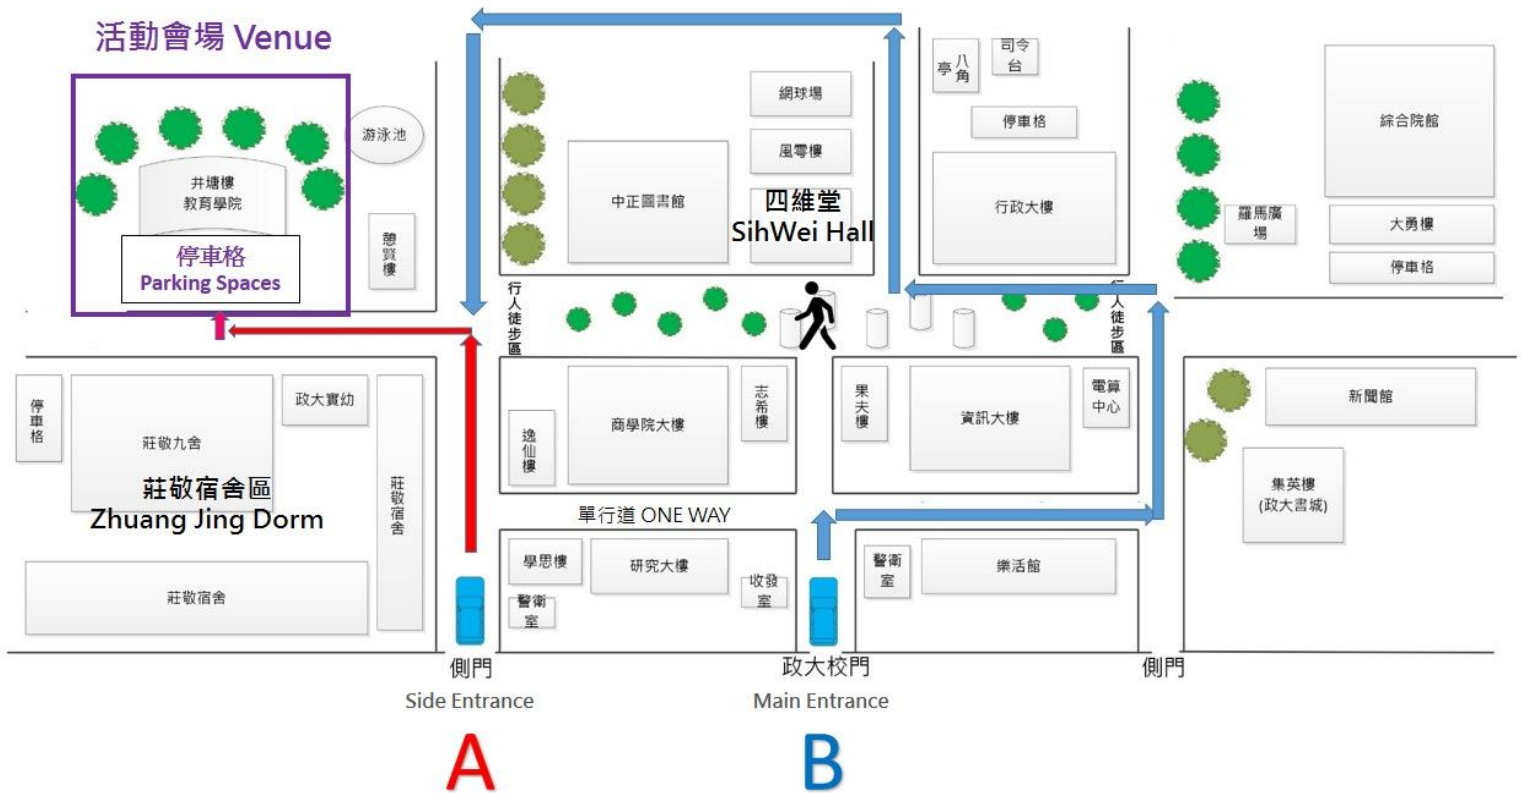

## Transportation Information

Venue: National Chengchi University (NCCU), Jing Tang Bldg. (College of Education)

Address: NO.64,Sec.2,ZhiNan Rd.,Wenshan District,Taipei City 11605,Taiwan

## 2.Directions to the **venue**